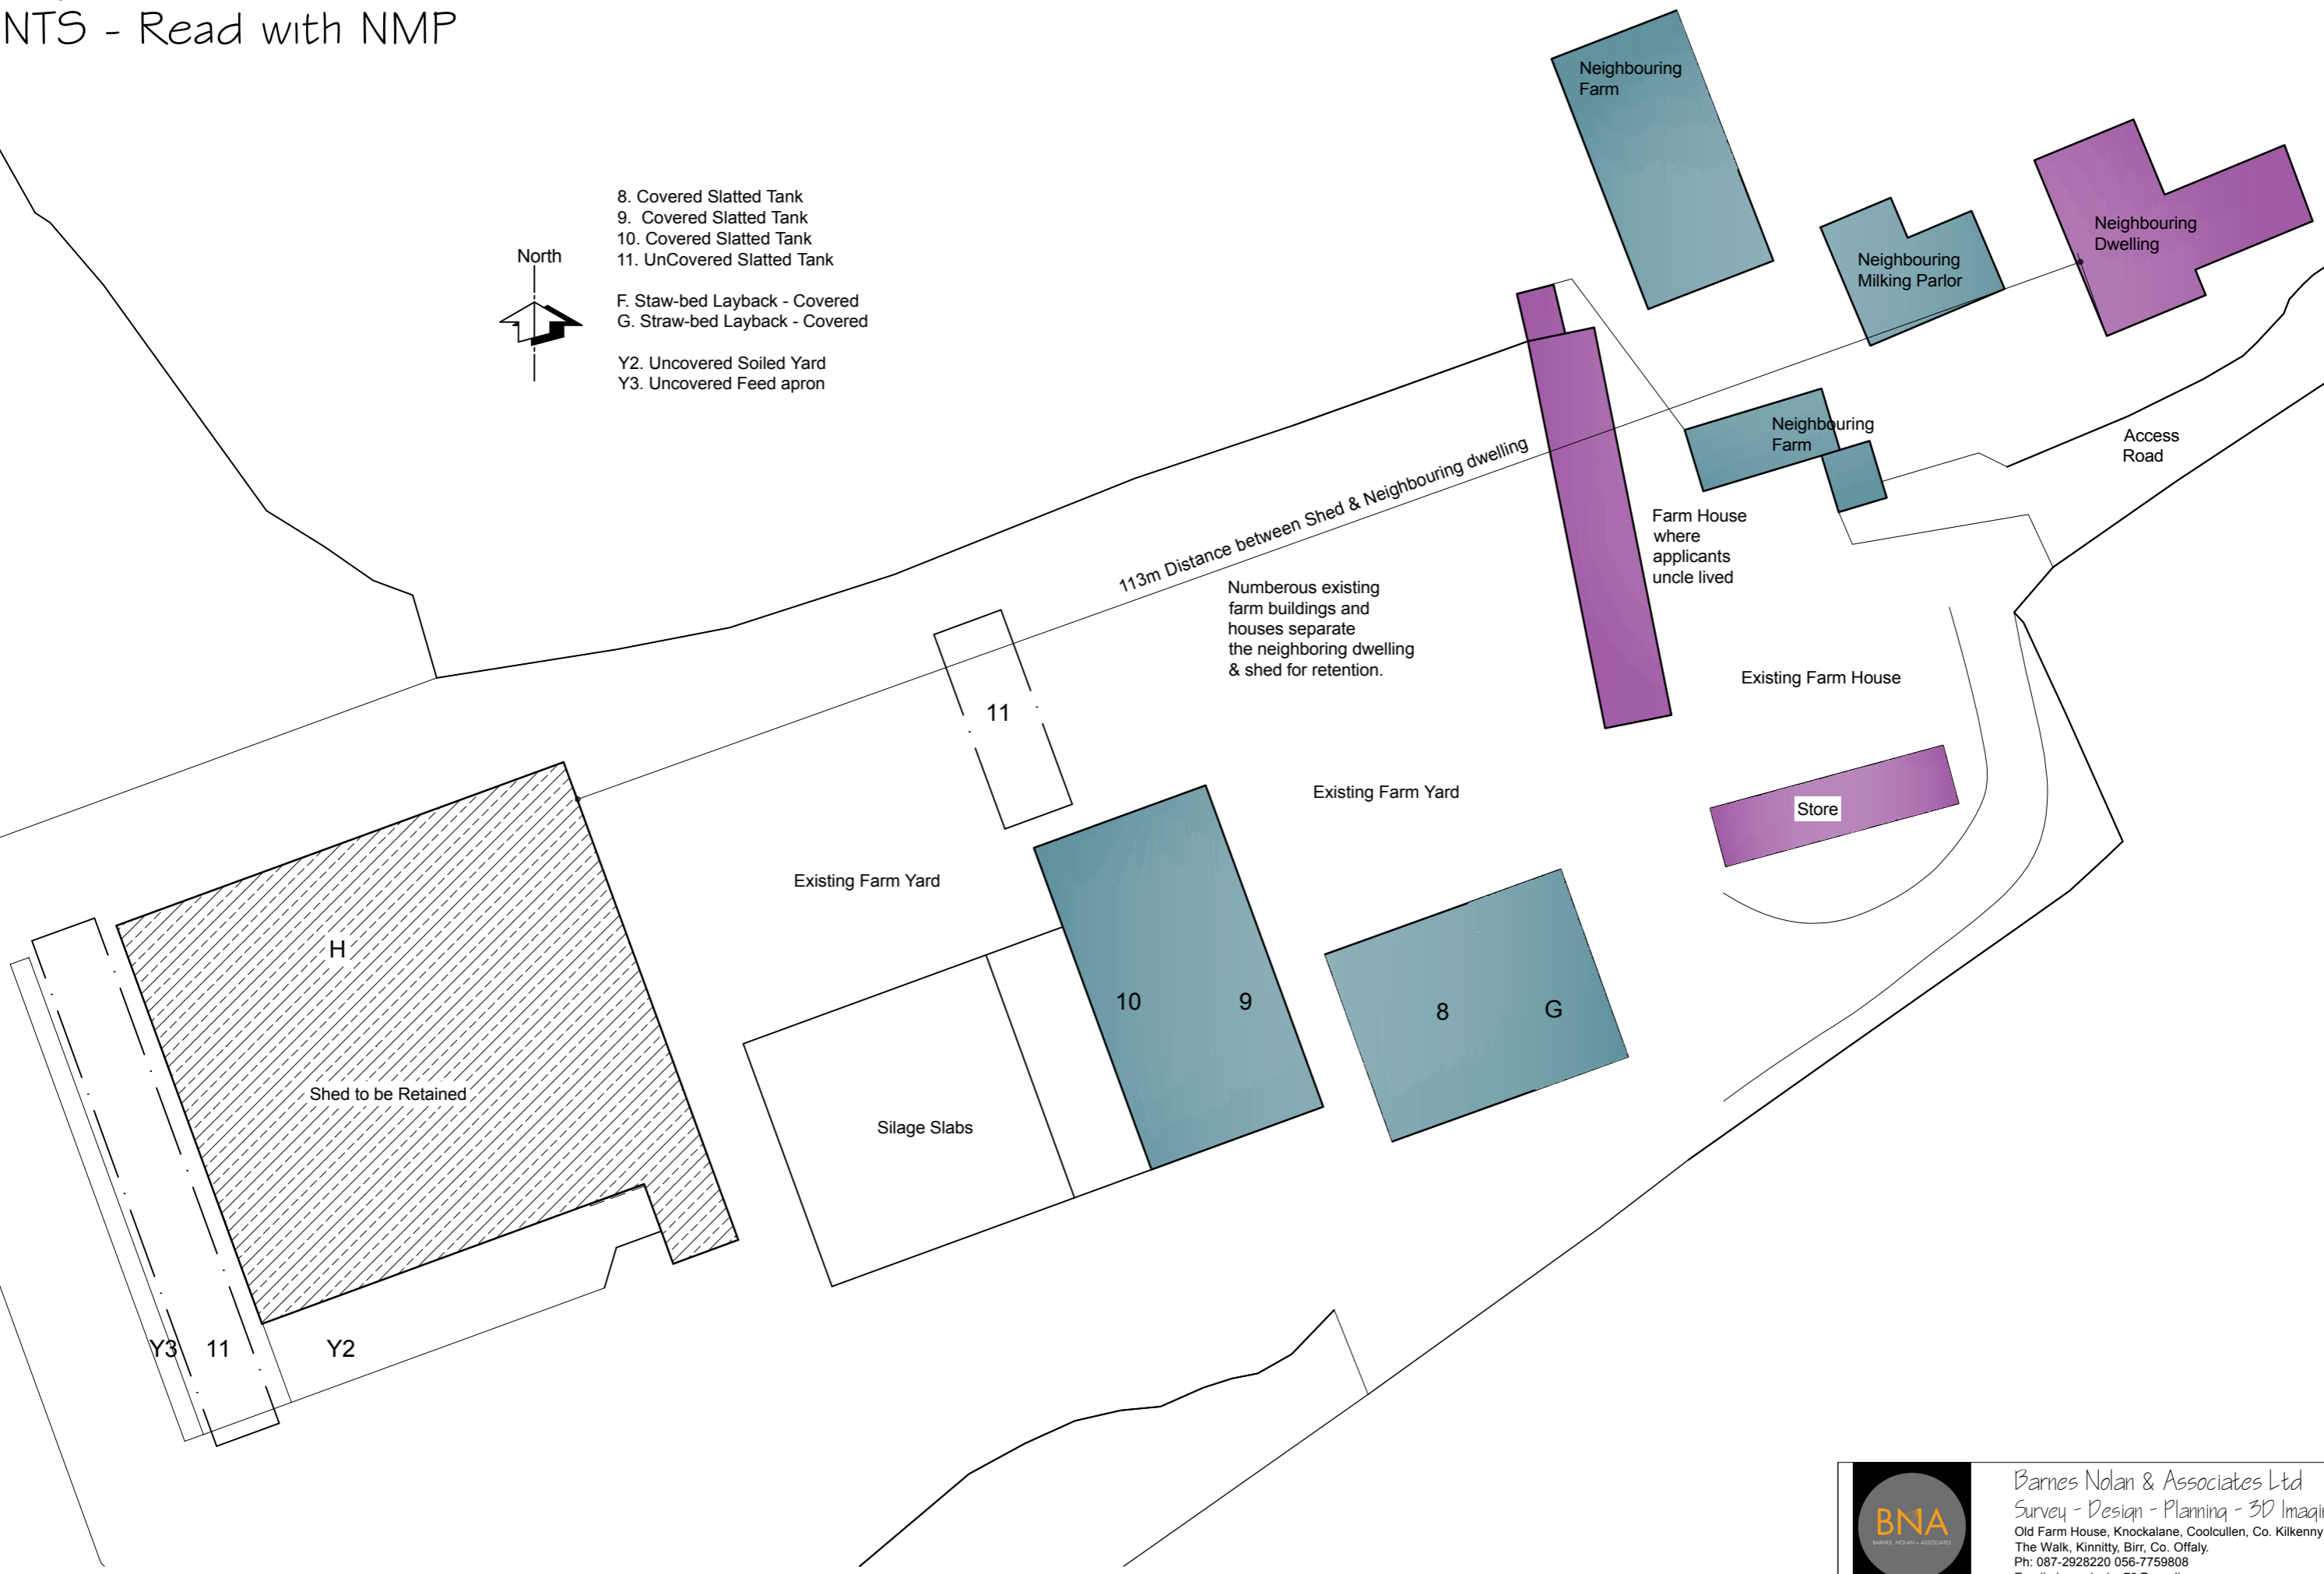

Key Plan NTS - Read with NMP

Grennan Td., Yard

- 8. Covered Slatted Tank
- 9. Covered Slatted Tank
- 10. Covered Slatted Tank
- 11. UnCovered Slatted Tank
- F. Staw-bed Layback - Covered
- G. Straw-bed Layback - Covered
- Y2. Uncovered Soiled Yard
- Y3. Uncovered Feed apron

Barnes Nolan & Associates Ltd
 Survey - Design - Planning - 3D Imaging
 Old Farm House, Knockalane, Coolcullen, Co. Kilkenny
 The Walk, Kinnitty, Birr, Co. Offaly.
 Ph: 087-2928220 056-7759808
 Email : jennydesign79@gmail.com